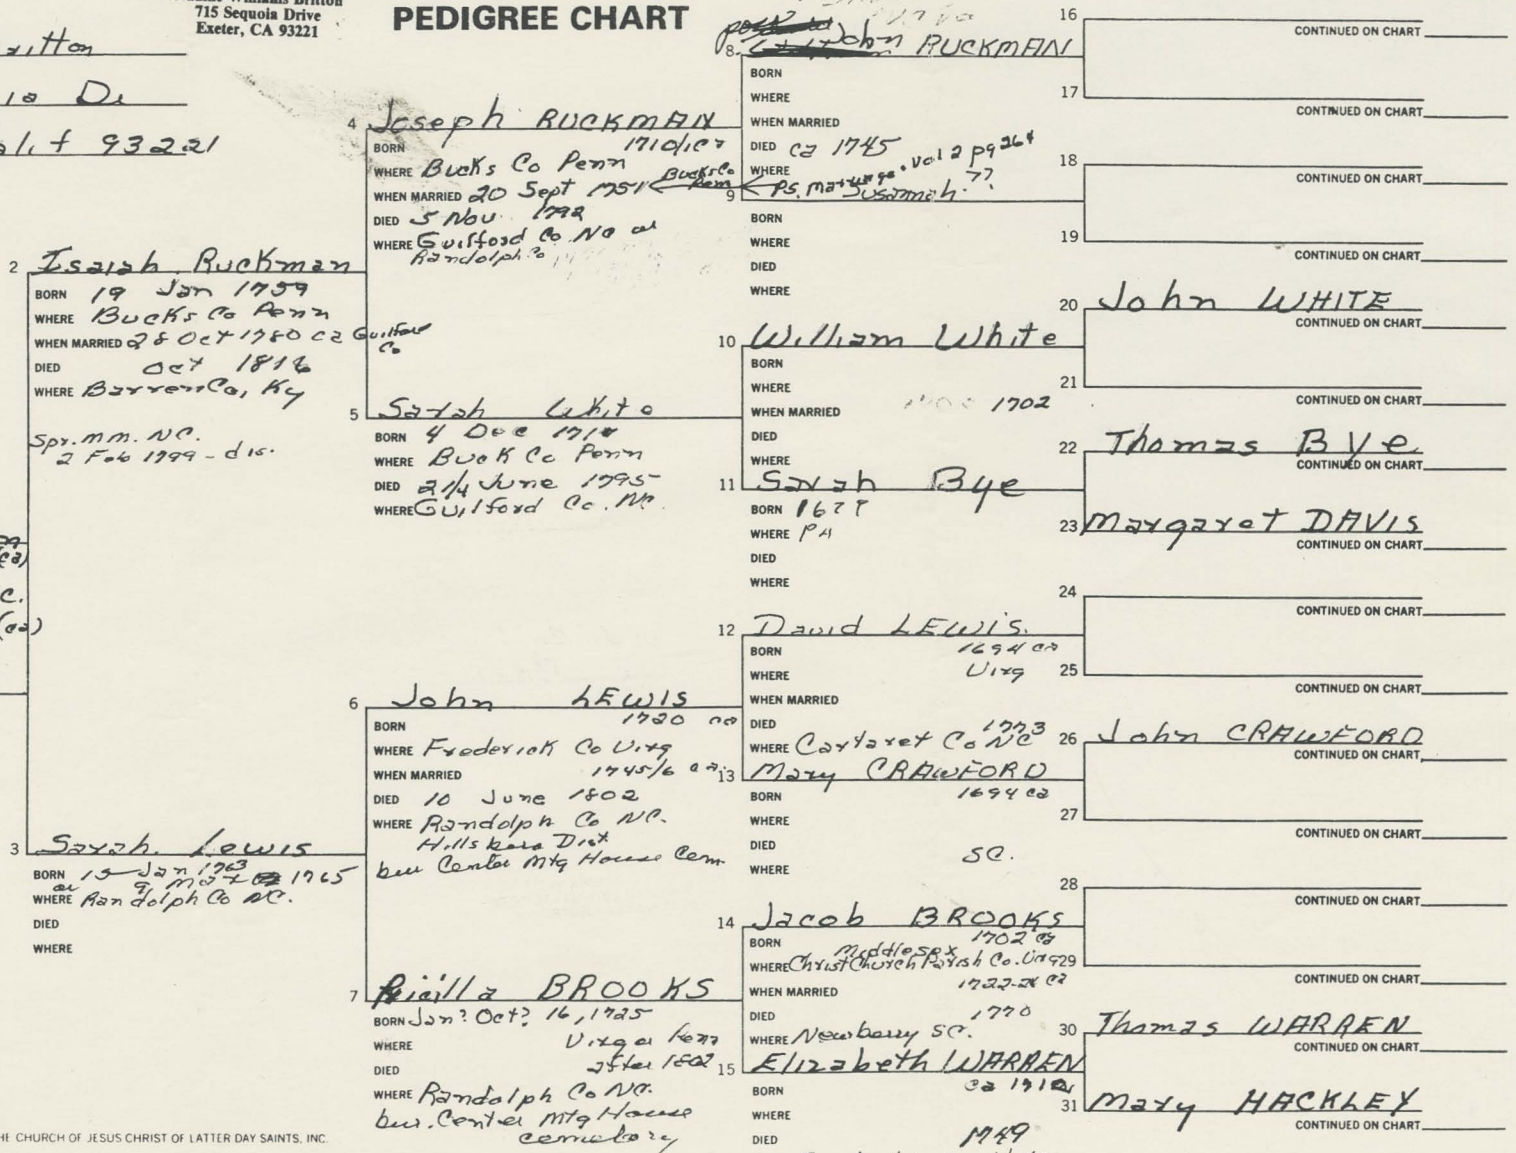

Speculation.  
Circumstantial evidence that  
Sarah is daughter of Isaiah  
Ruckman & Sarah Lewis

CHART NO. \_\_\_\_\_

Nadine Williams Britton  
715 Sequoia Drive  
Exeter, CA 93221

**PEDIGREE CHART**

NAME Nadine Williams Britton  
STREET ADDRESS OR P.O. 715 Sequoia Dr  
CITY, STATE, ZIP CODE Exeter, Calif 93221

NO. 1 ON THIS CHART  
IS THE SAME AS NO. \_\_\_\_\_  
ON CHART NO. \_\_\_\_\_

1 Sarah Ruckman  
BORN 1780 (ca)  
WHERE NC  
WHEN MARRIED 1792 NC  
DIED 1860 (ca)  
WHERE Dade Co? Mo  
IAME OF HUSBAND OR WIFE Isaac Carlock

IAME OF RECORD OR BOOK WHERE THIS  
INFORMATION WAS OBTAINED. REFER TO  
PAGES ON CHART BY NUMBER.