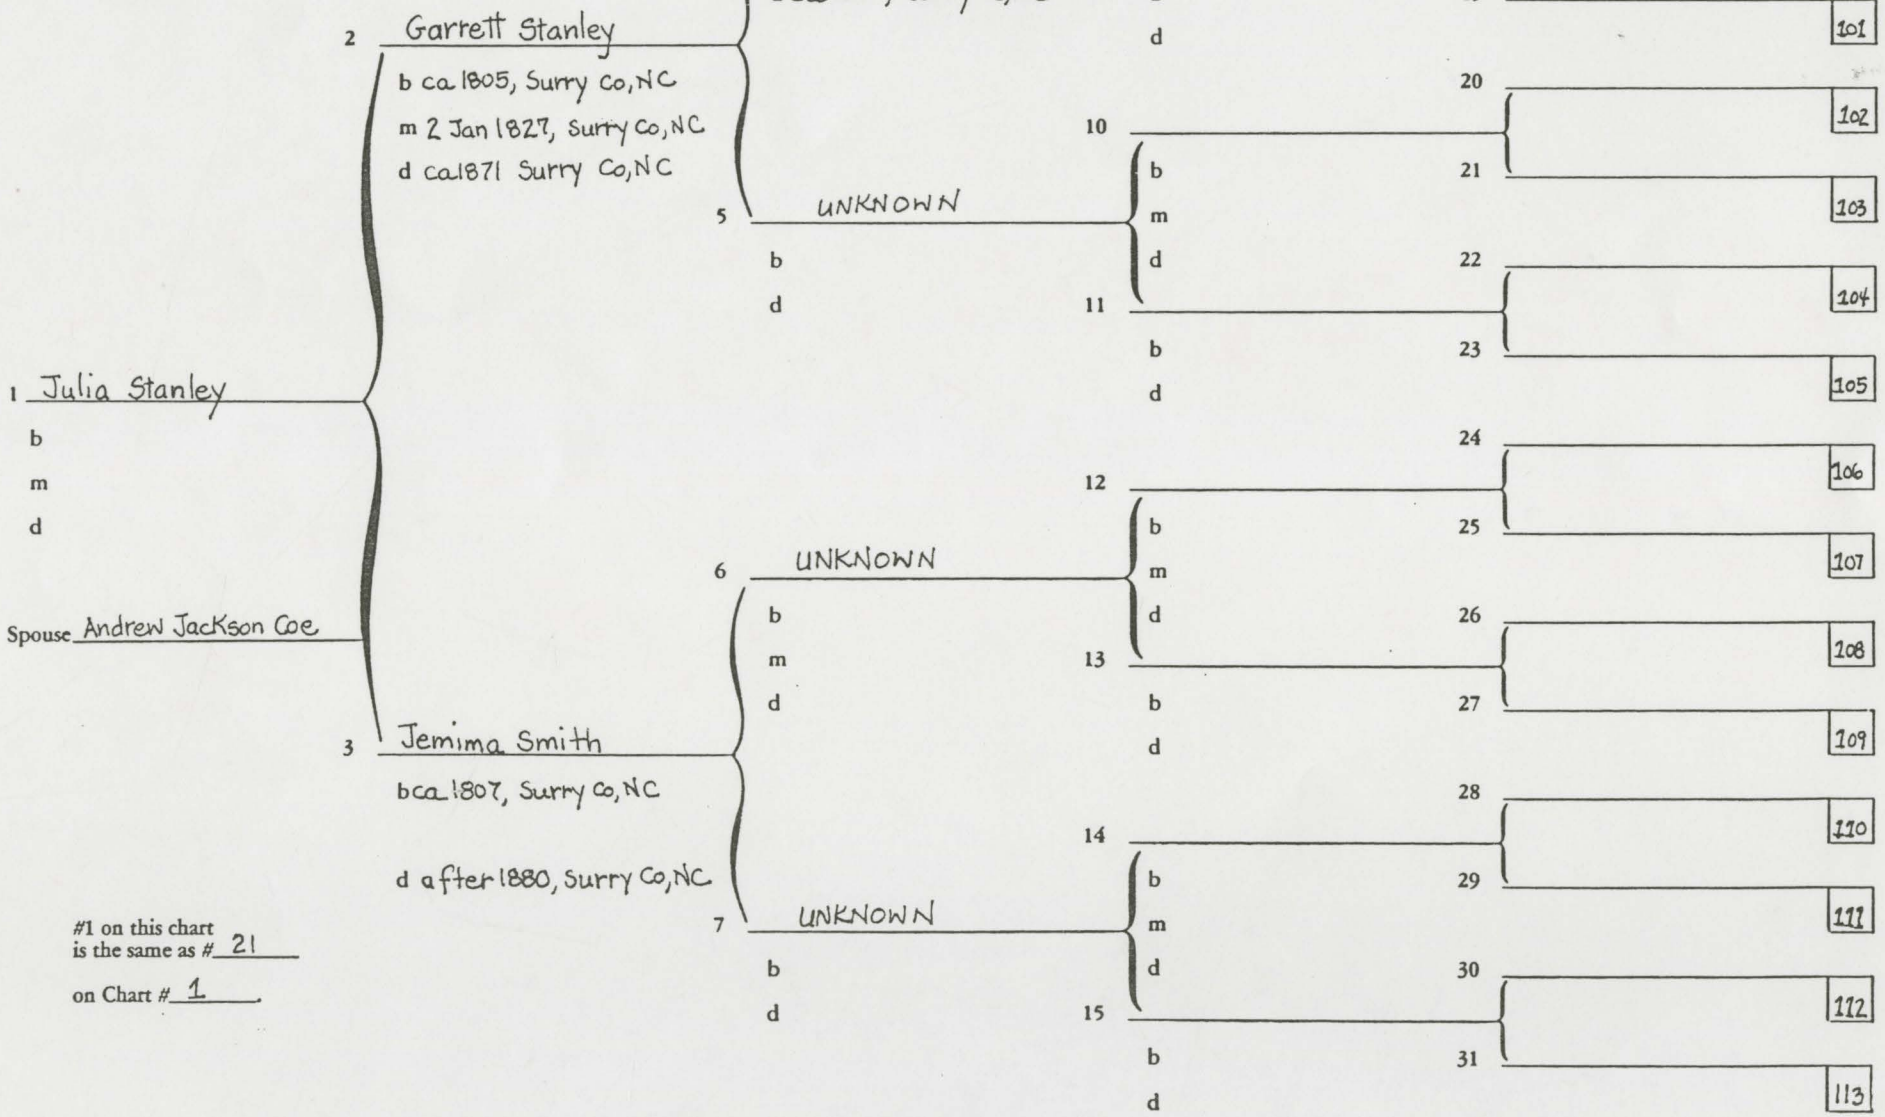

#1 on this chart
 is the same as # 20
 on Chart # 1

FIVE-GENERATION CHART # 7

Compiled by Judy Stanley Cardwell

Address 5300 Shattalon Dr. 330-D

Winston-Salem, N.C. 27106

b = birth date & place
m = marriage date & place
d = death date & place