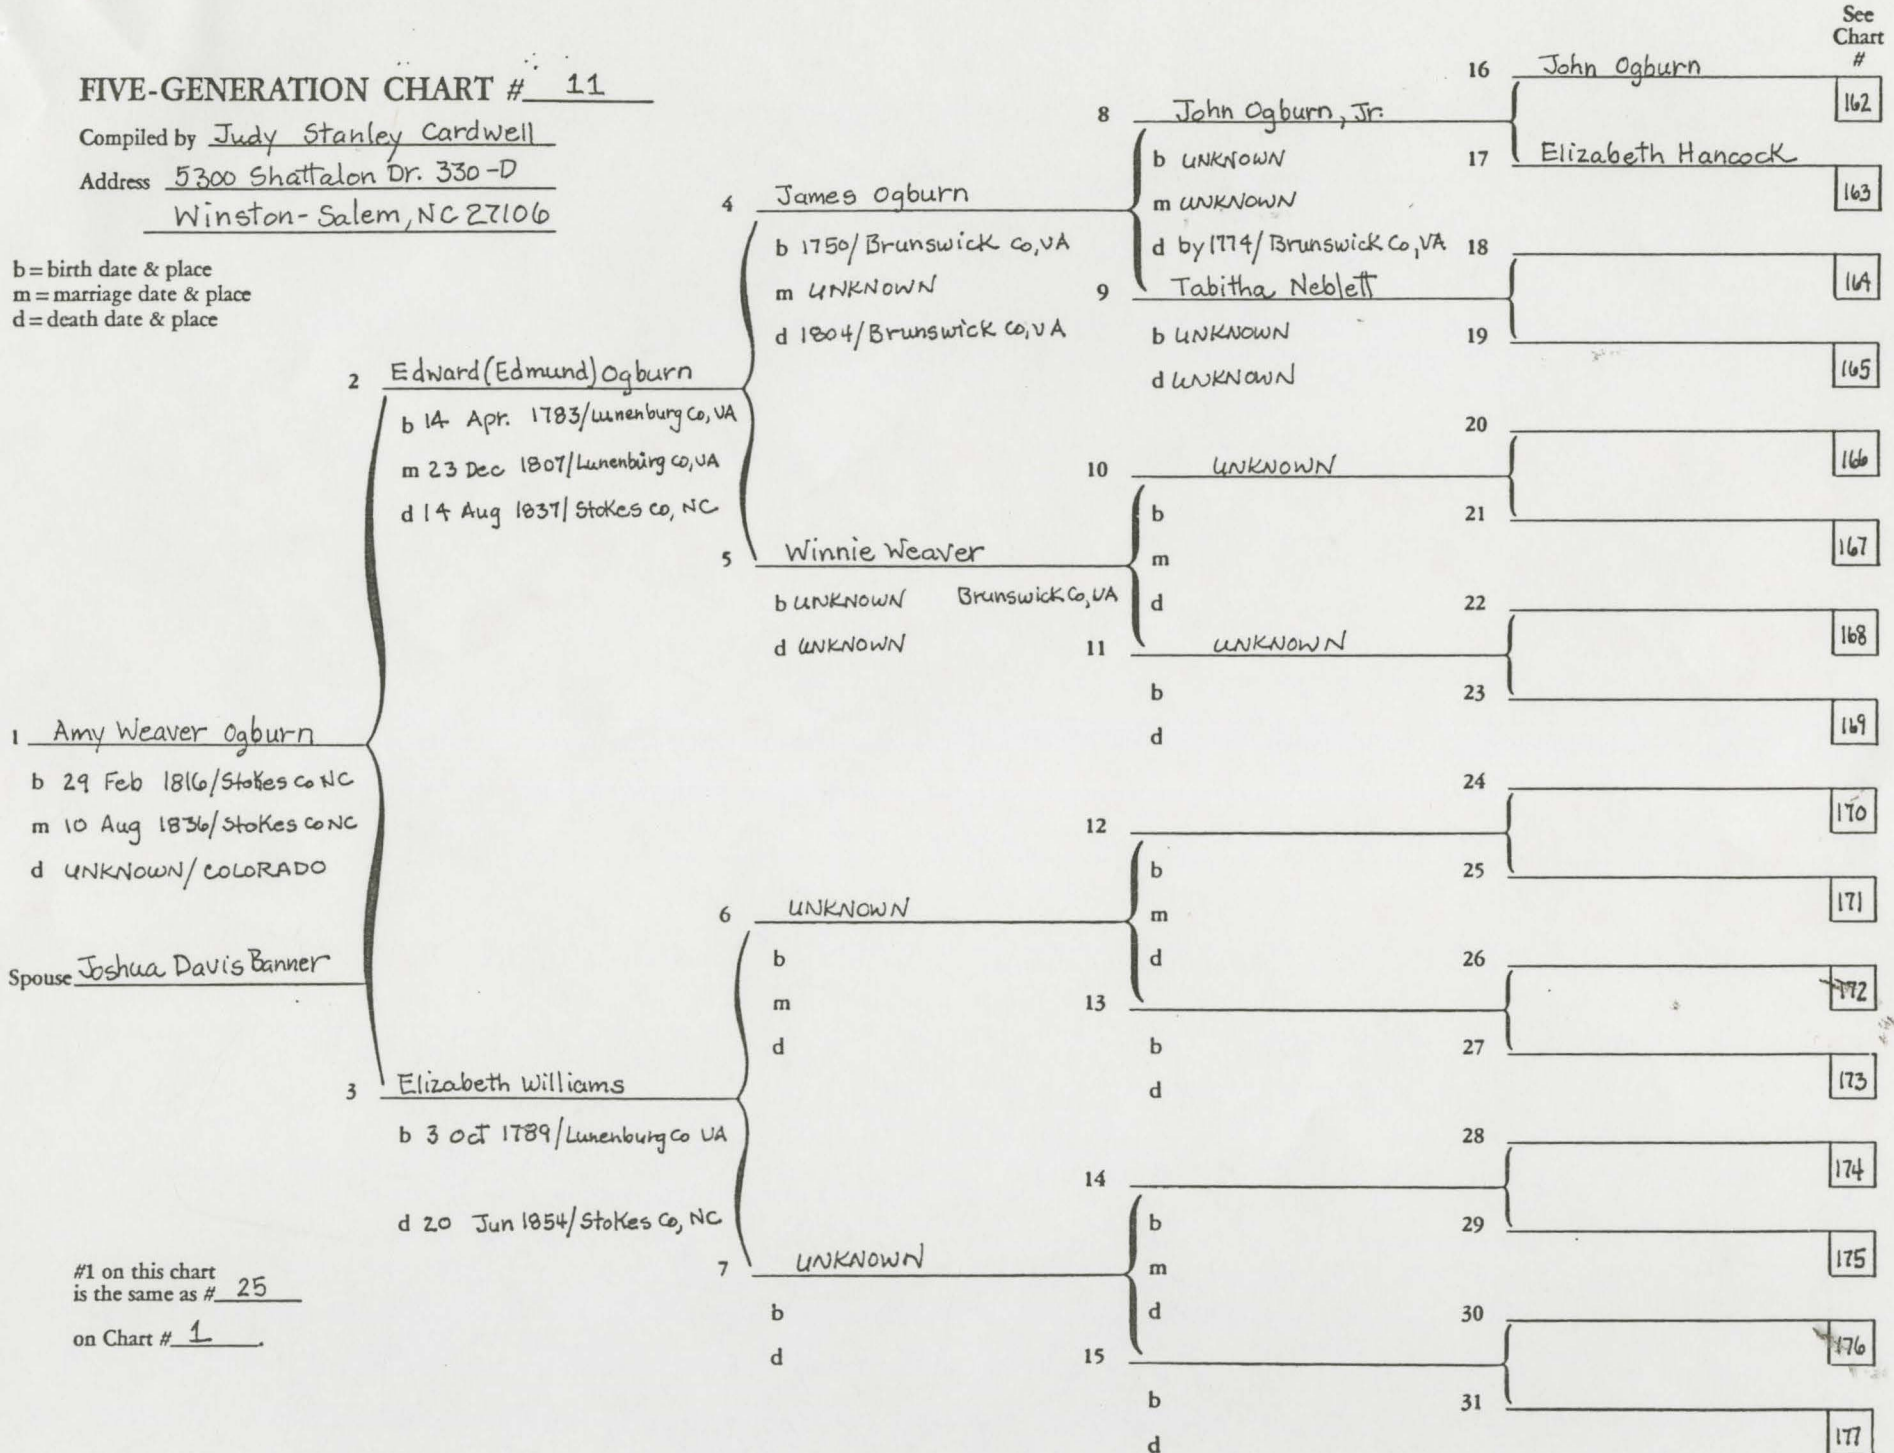

FIVE-GENERATION CHART # 11

Compiled by Judy Stanley Cardwell

Address 5300 Shattalon Dr. 330-D
Winston-Salem, NC 27106

b = birth date & place
m = marriage date & place
d = death date & place

See Chart #

162
163
164
165
166
167
168
169
170
171
172
173
174
175
176
177

#1 on this chart is the same as # 25 on Chart # 1