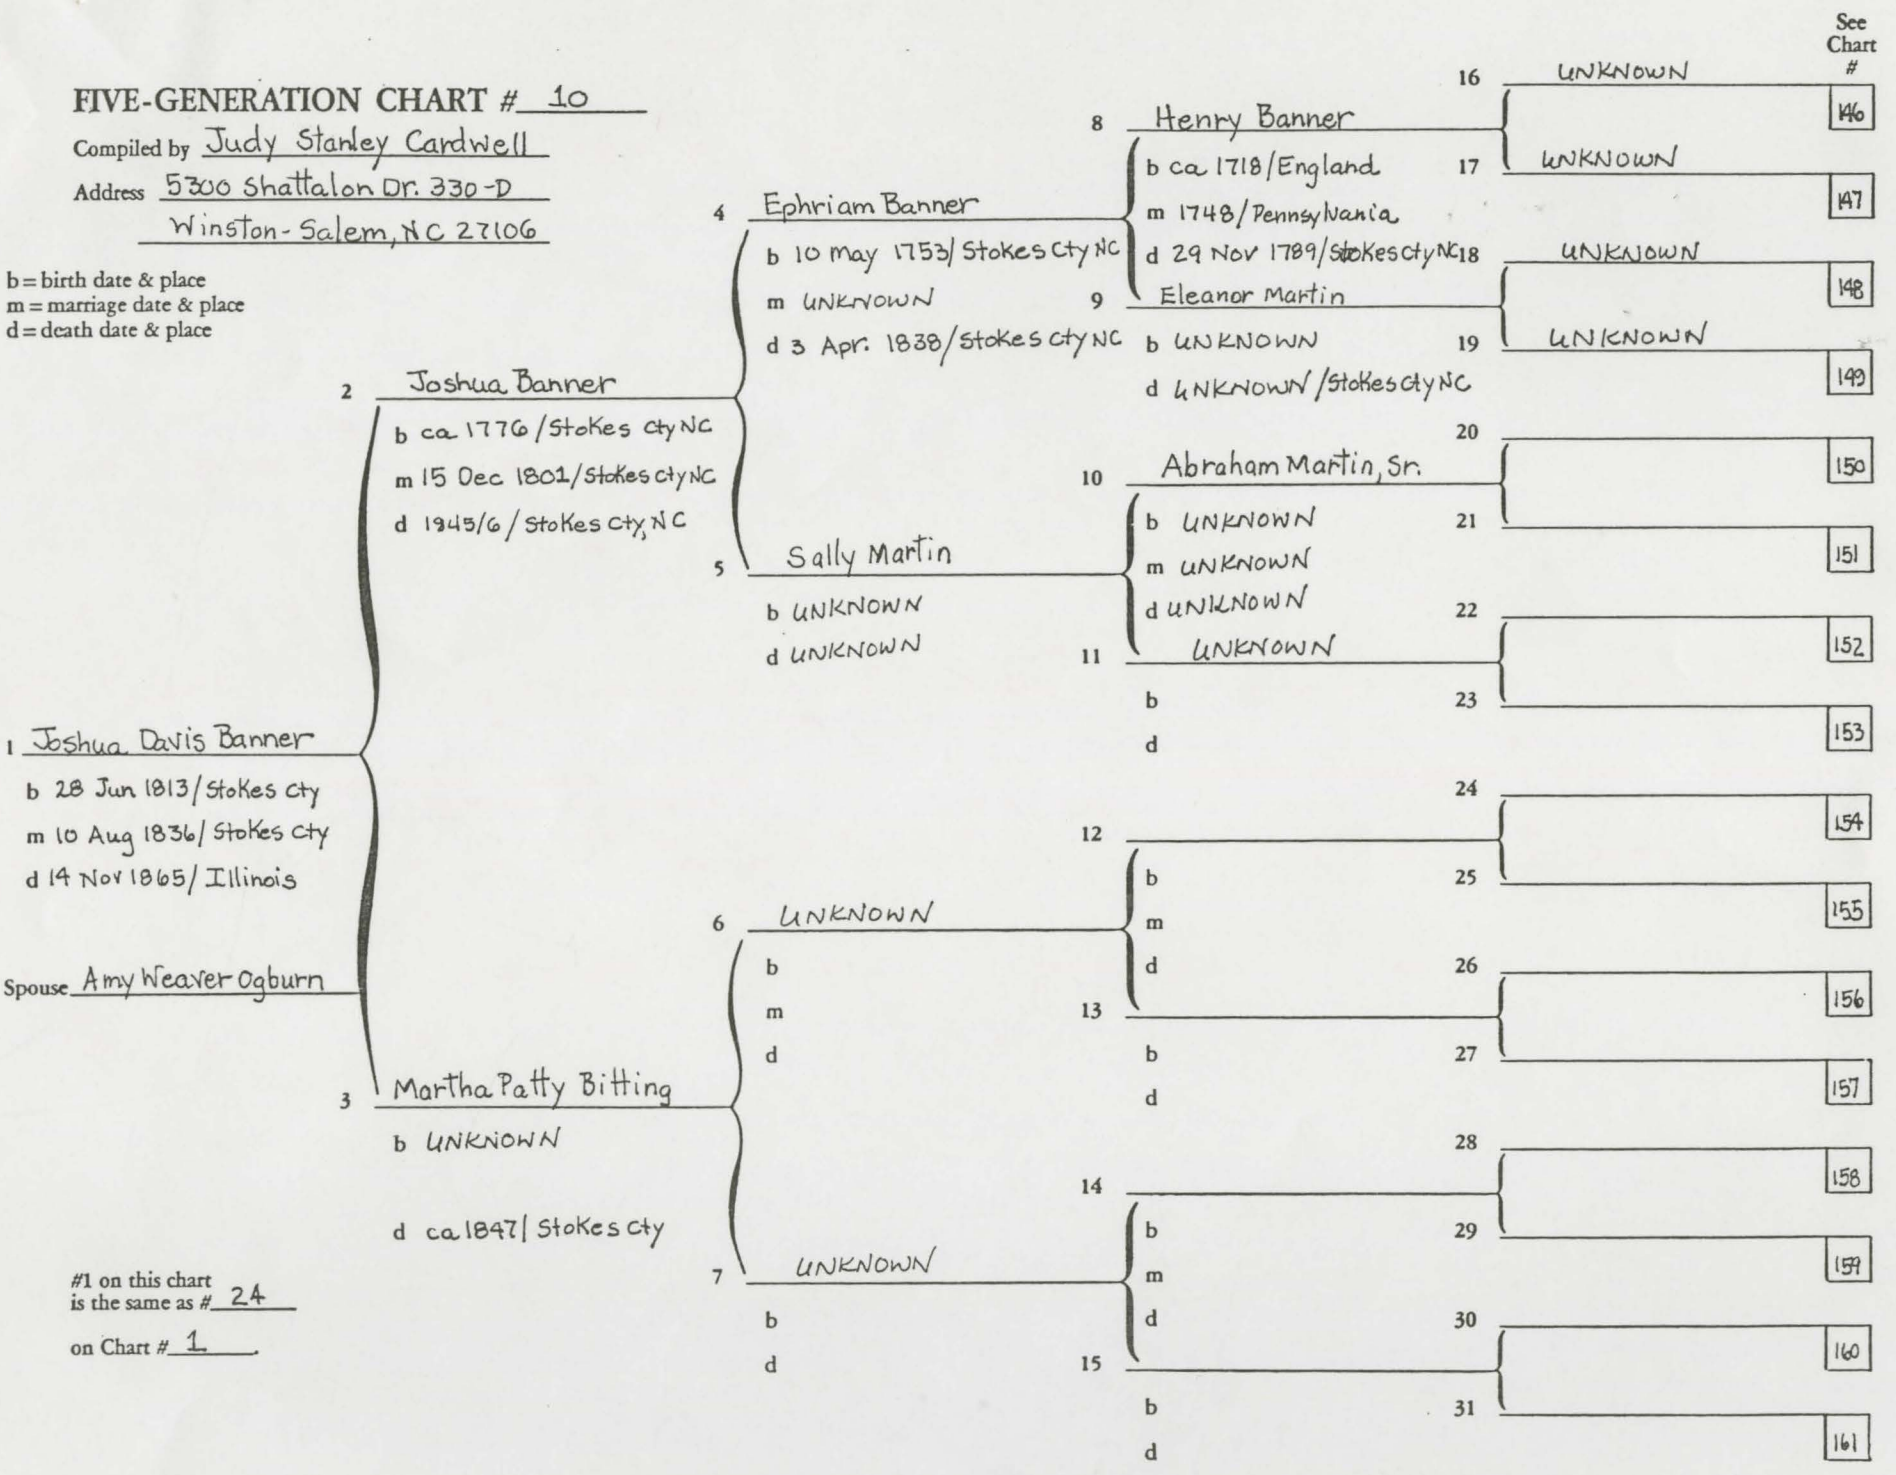

FIVE-GENERATION CHART # 10

Compiled by Judy Stanley Cardwell
Address 5300 Shattalon Dr. 330-D
Winston-Salem, NC 27106

b = birth date & place
m = marriage date & place
d = death date & place

#1 on this chart
is the same as # 24
on Chart # 1