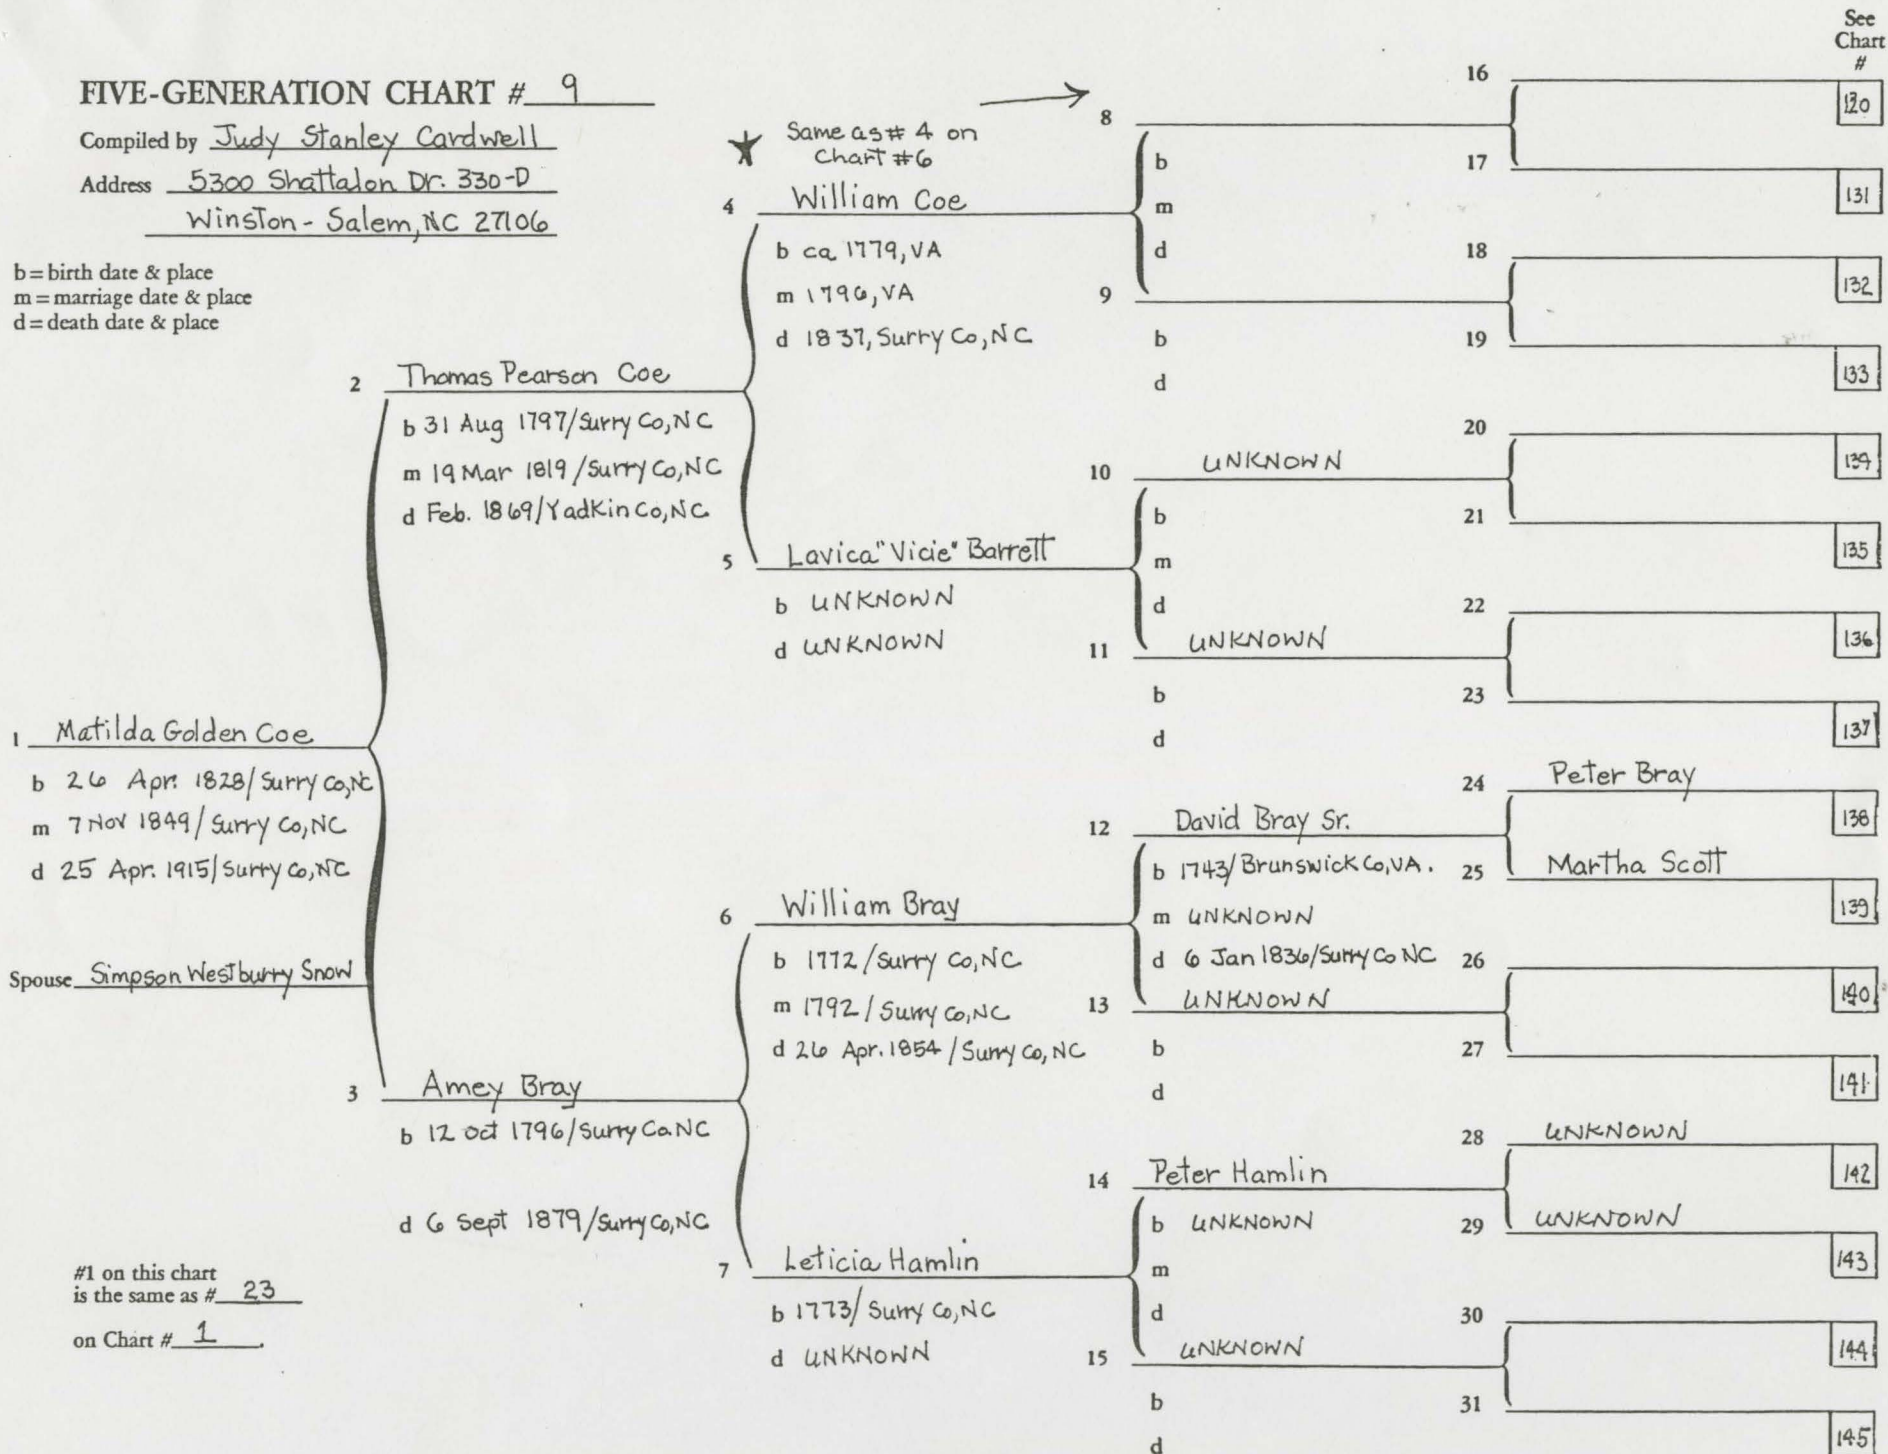

FIVE-GENERATION CHART # 9

Compiled by Judy Stanley Cardwell

Address 5300 Shattalon Dr. 330-D
Winston-Salem, NC 27106

b = birth date & place
m = marriage date & place
d = death date & place

#1 on this chart is the same as # 23 on Chart # 1