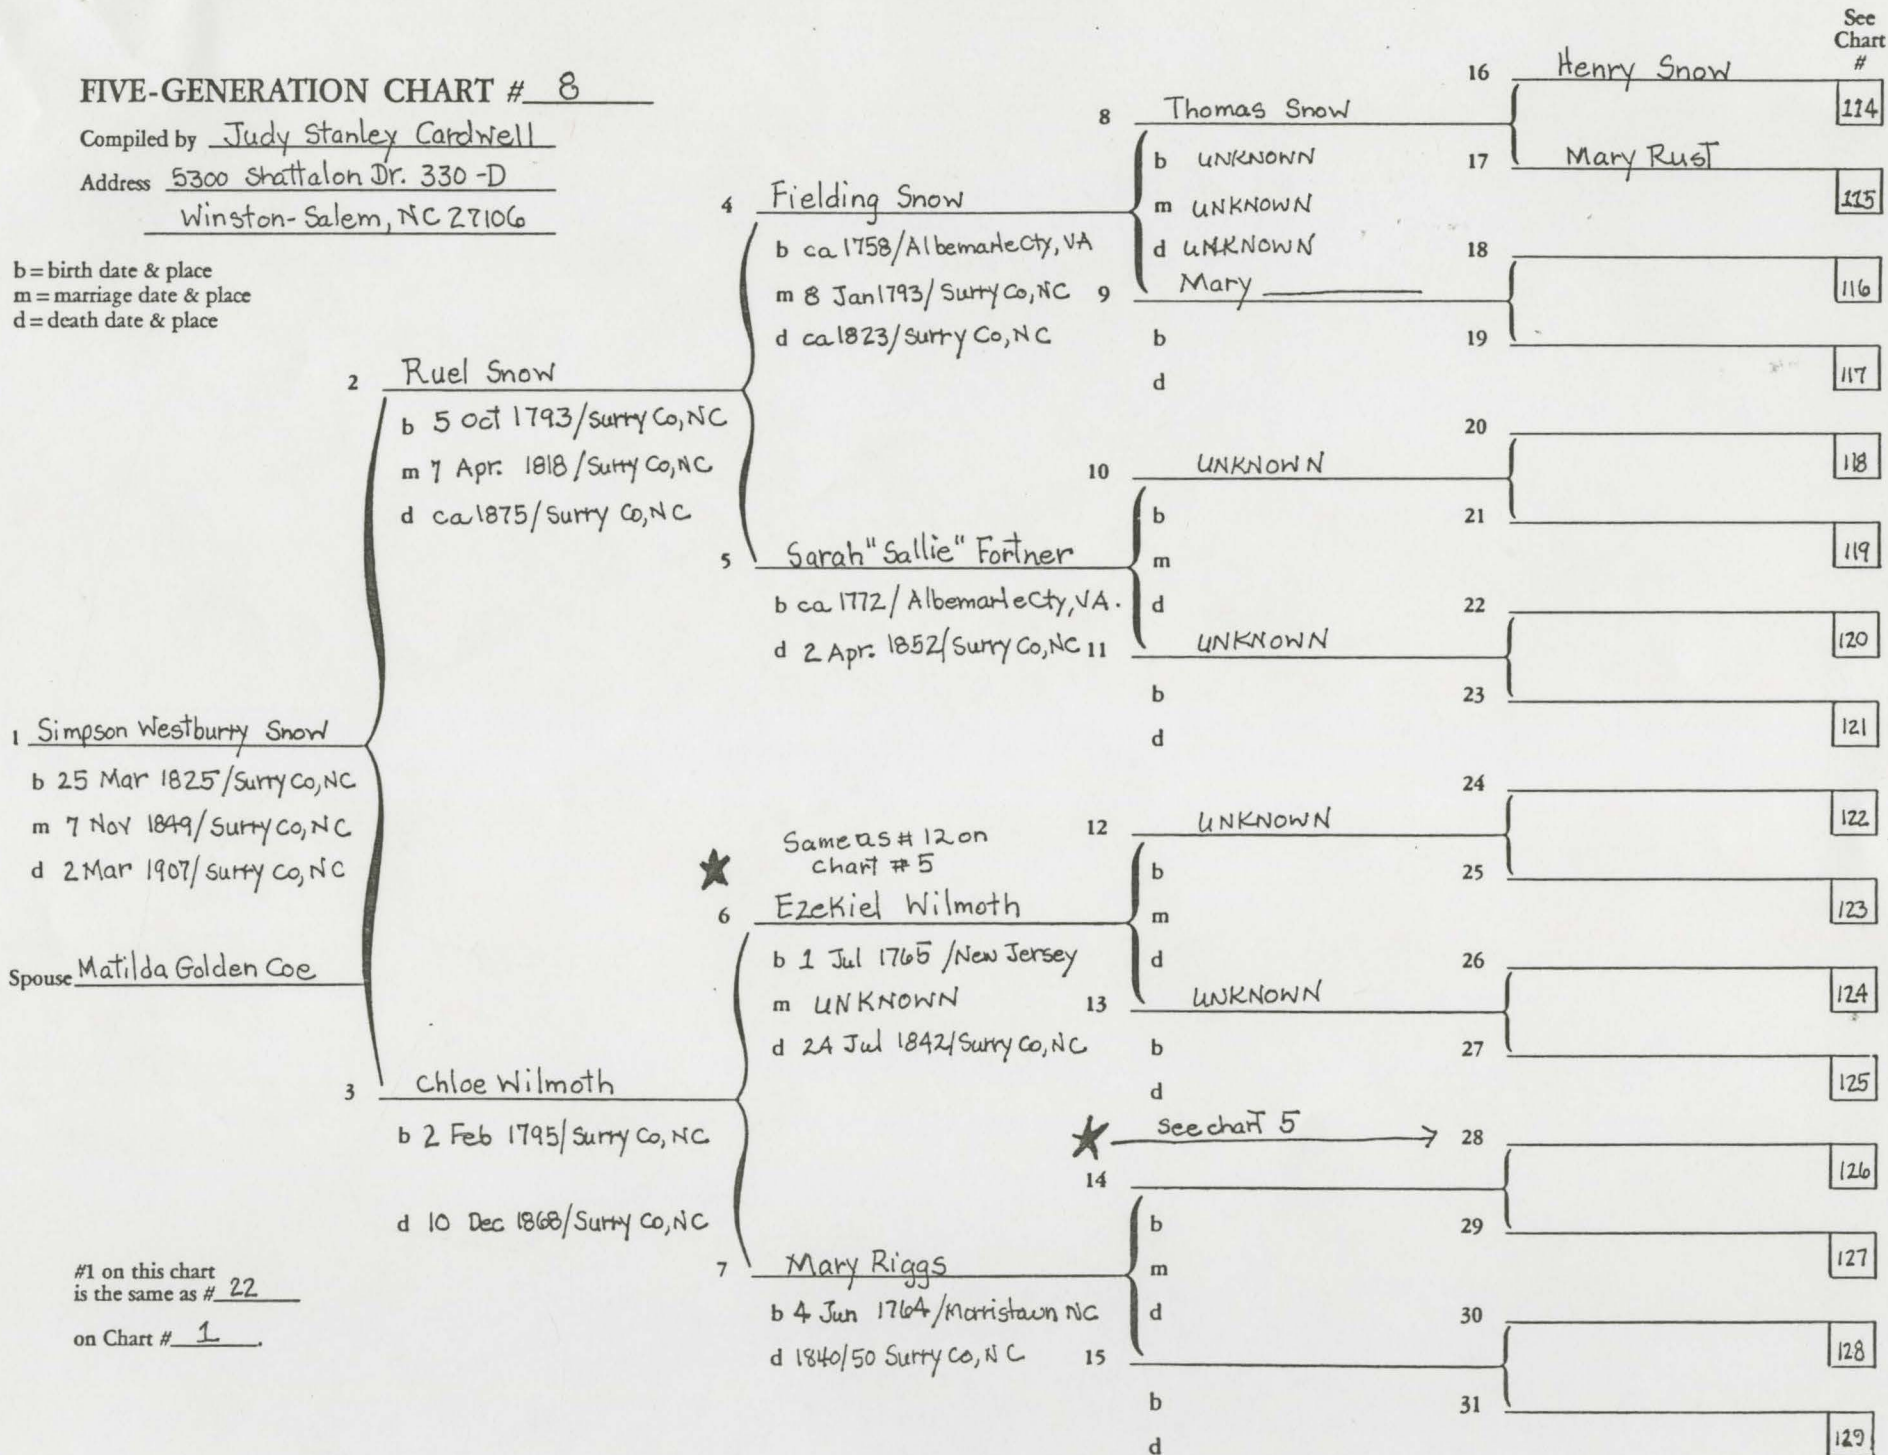

FIVE-GENERATION CHART # 8

Compiled by Judy Stanley Cardwell

Address 5300 Shattalon Dr. 330 -D
Winston-Salem, NC 27106

b = birth date & place
m = marriage date & place
d = death date & place