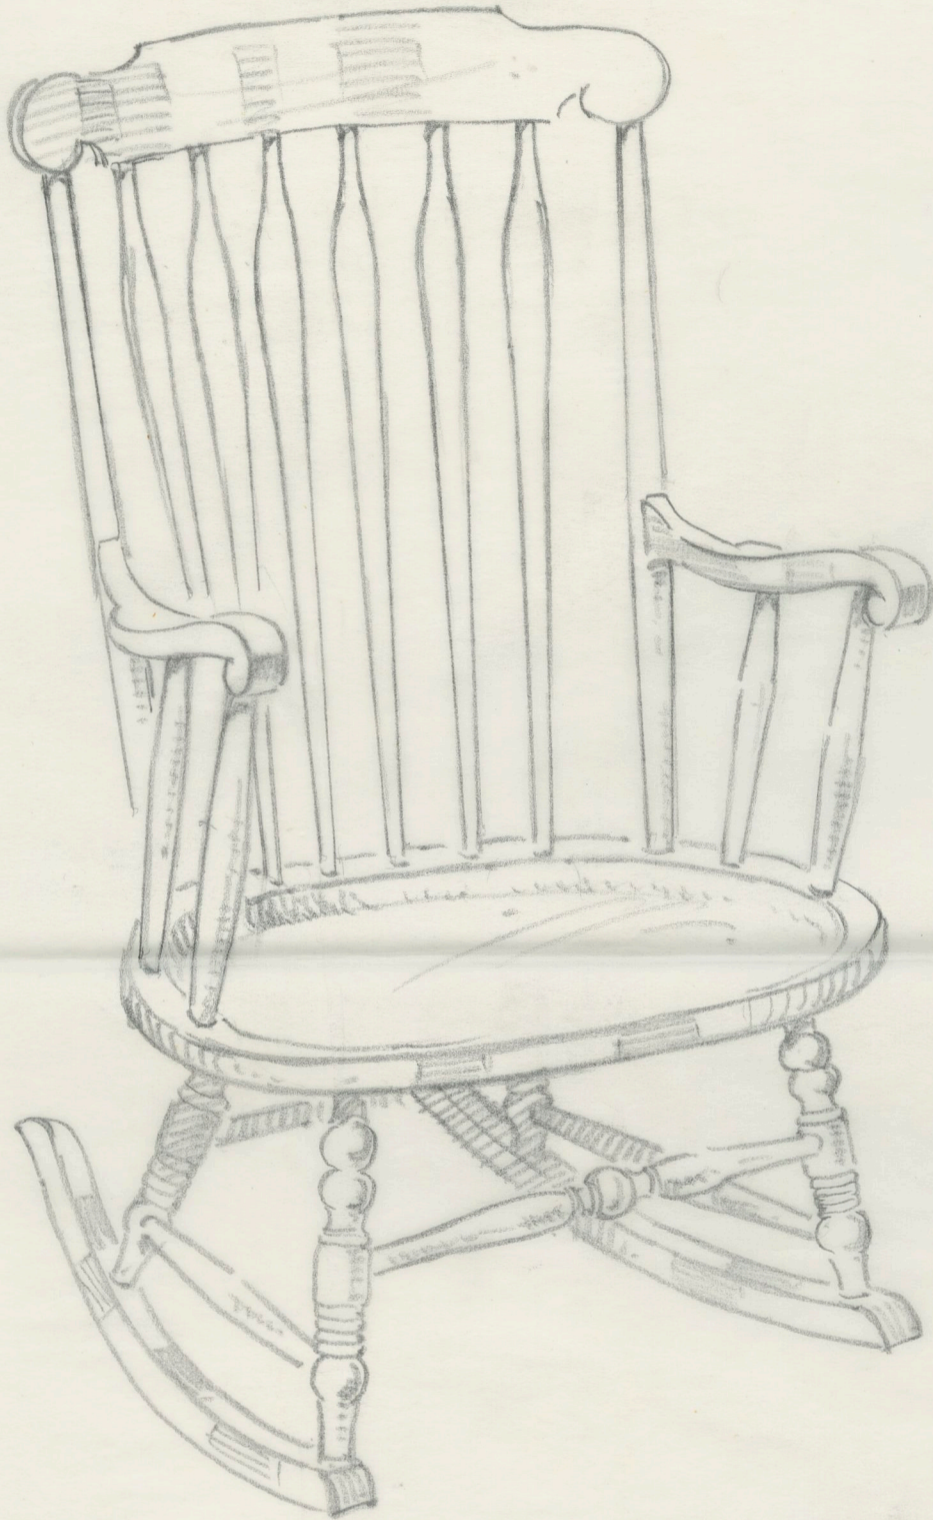

J.H. ROUNTREE CO. INC.  
 P.O. BOX 188.  
 MOUNT AIRY, N.C. 27030.

No 942 - ARROW BACK BOSTON ROCKER

O.A. HEIGHT	40"
WIDTH BETWEEN ARMS	21"
SEAT WIDTH.	22"
SEAT DEPTH.	18"

J.H. ROUNTREE CO. INC.  
P.O. BOX 188.  
MOUNT AIRY, N.C. 27030.

No 584 C.R. - Childs Boston Rocker

O.A. HEIGHT 26 1/2"  
WIDTH BETWEEN ARMS 13 3/4"  
SEAT WIDTH 15" SEAT DEPTH 12"