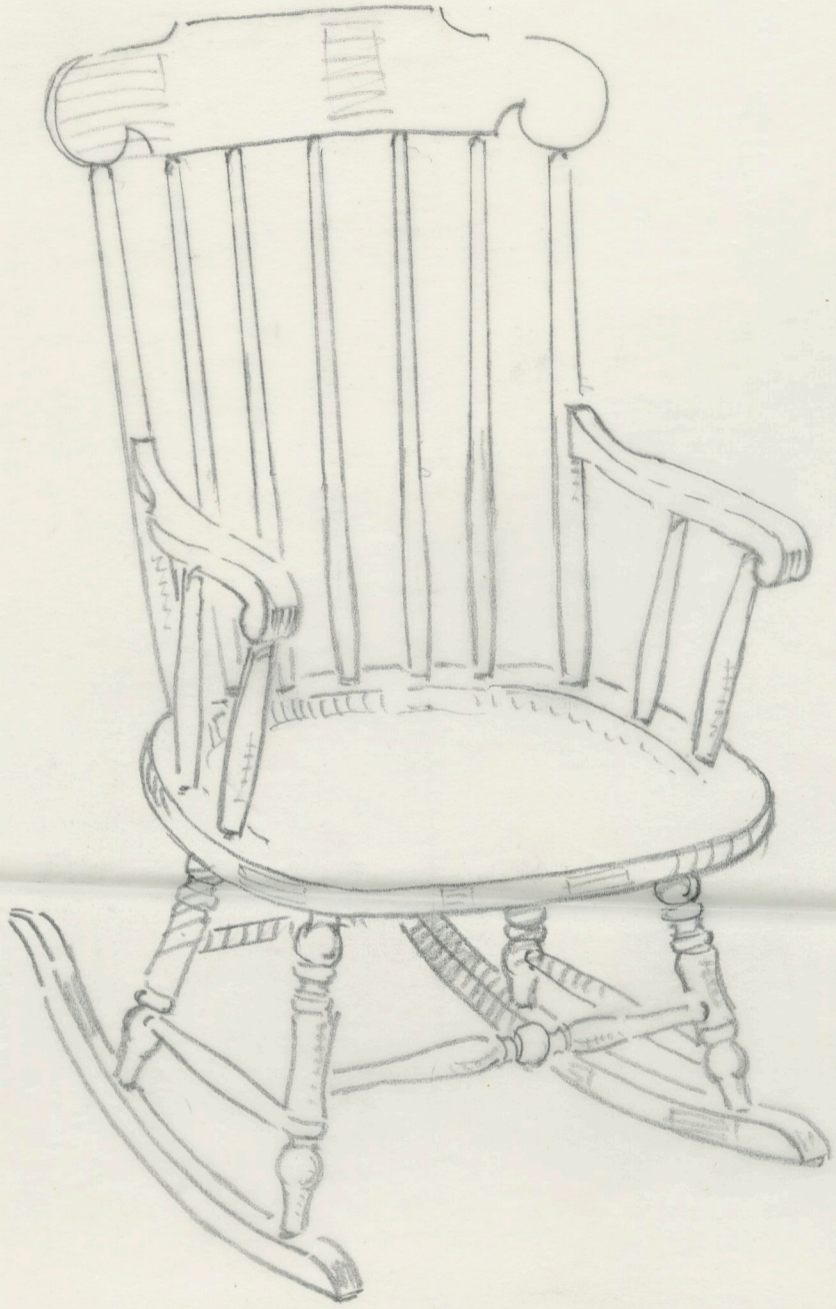

J.H. ROUNTREE CO. INC.  
 P.O. BOX 188.  
 MOUNT AIRY, N.C. 27030.

No 942 - ARROW BACK BOSTON ROCKER

O.A. HEIGHT	40"
WIDTH BETWEEN ARMS	21"
SEAT WIDTH.	22"
SEAT DEPTH.	18"

J.H. ROUNTREE CO. INC.  
P.O. BOX 188.  
MOUNT AIRY, N.C. 27030.

No 584 C.R. - Childs Boston Rocker

O.A. HEIGHT 26 1/2"  
WIDTH BETWEEN ARMS 13 3/4"  
SEAT WIDTH 15" SEAT DEPTH 12"