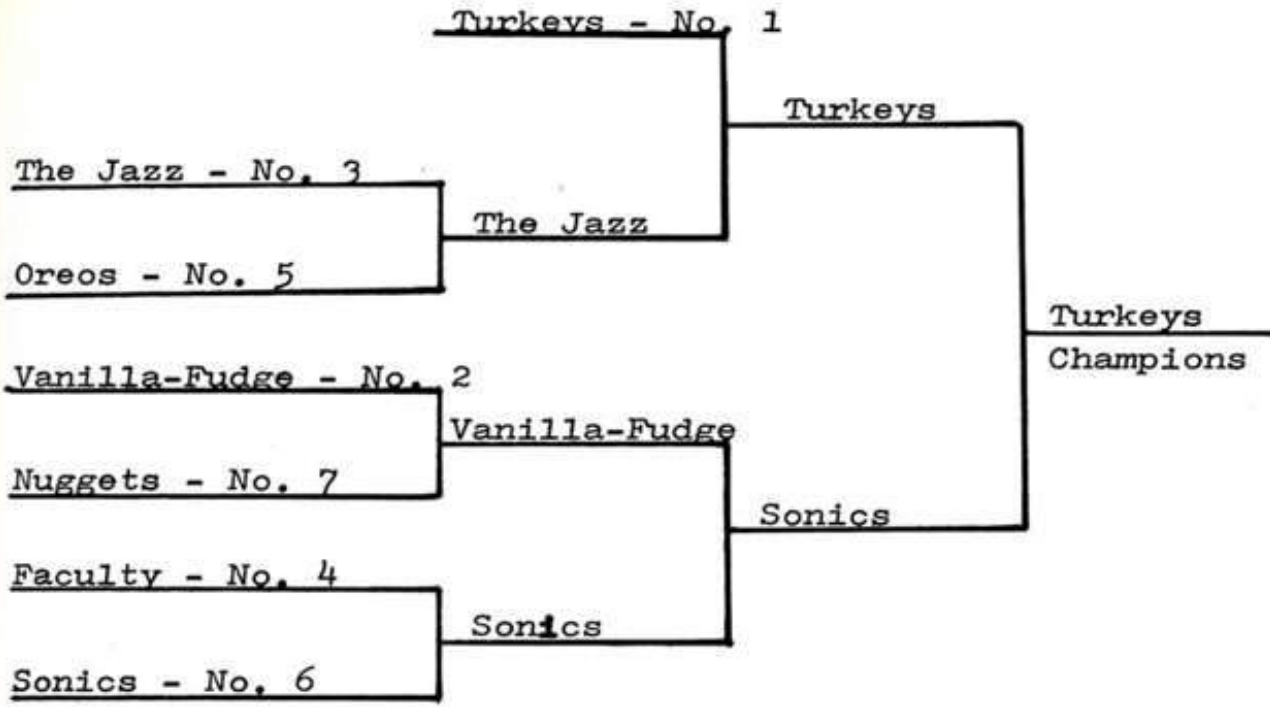

BASKETBALL

Turkeys—Mike Humphries, Tommy Brannock, Darrell Shelton, Pete Gough, Rick Turman, Kent Horton, Dean Denny, Calvin Love, Barry Hill