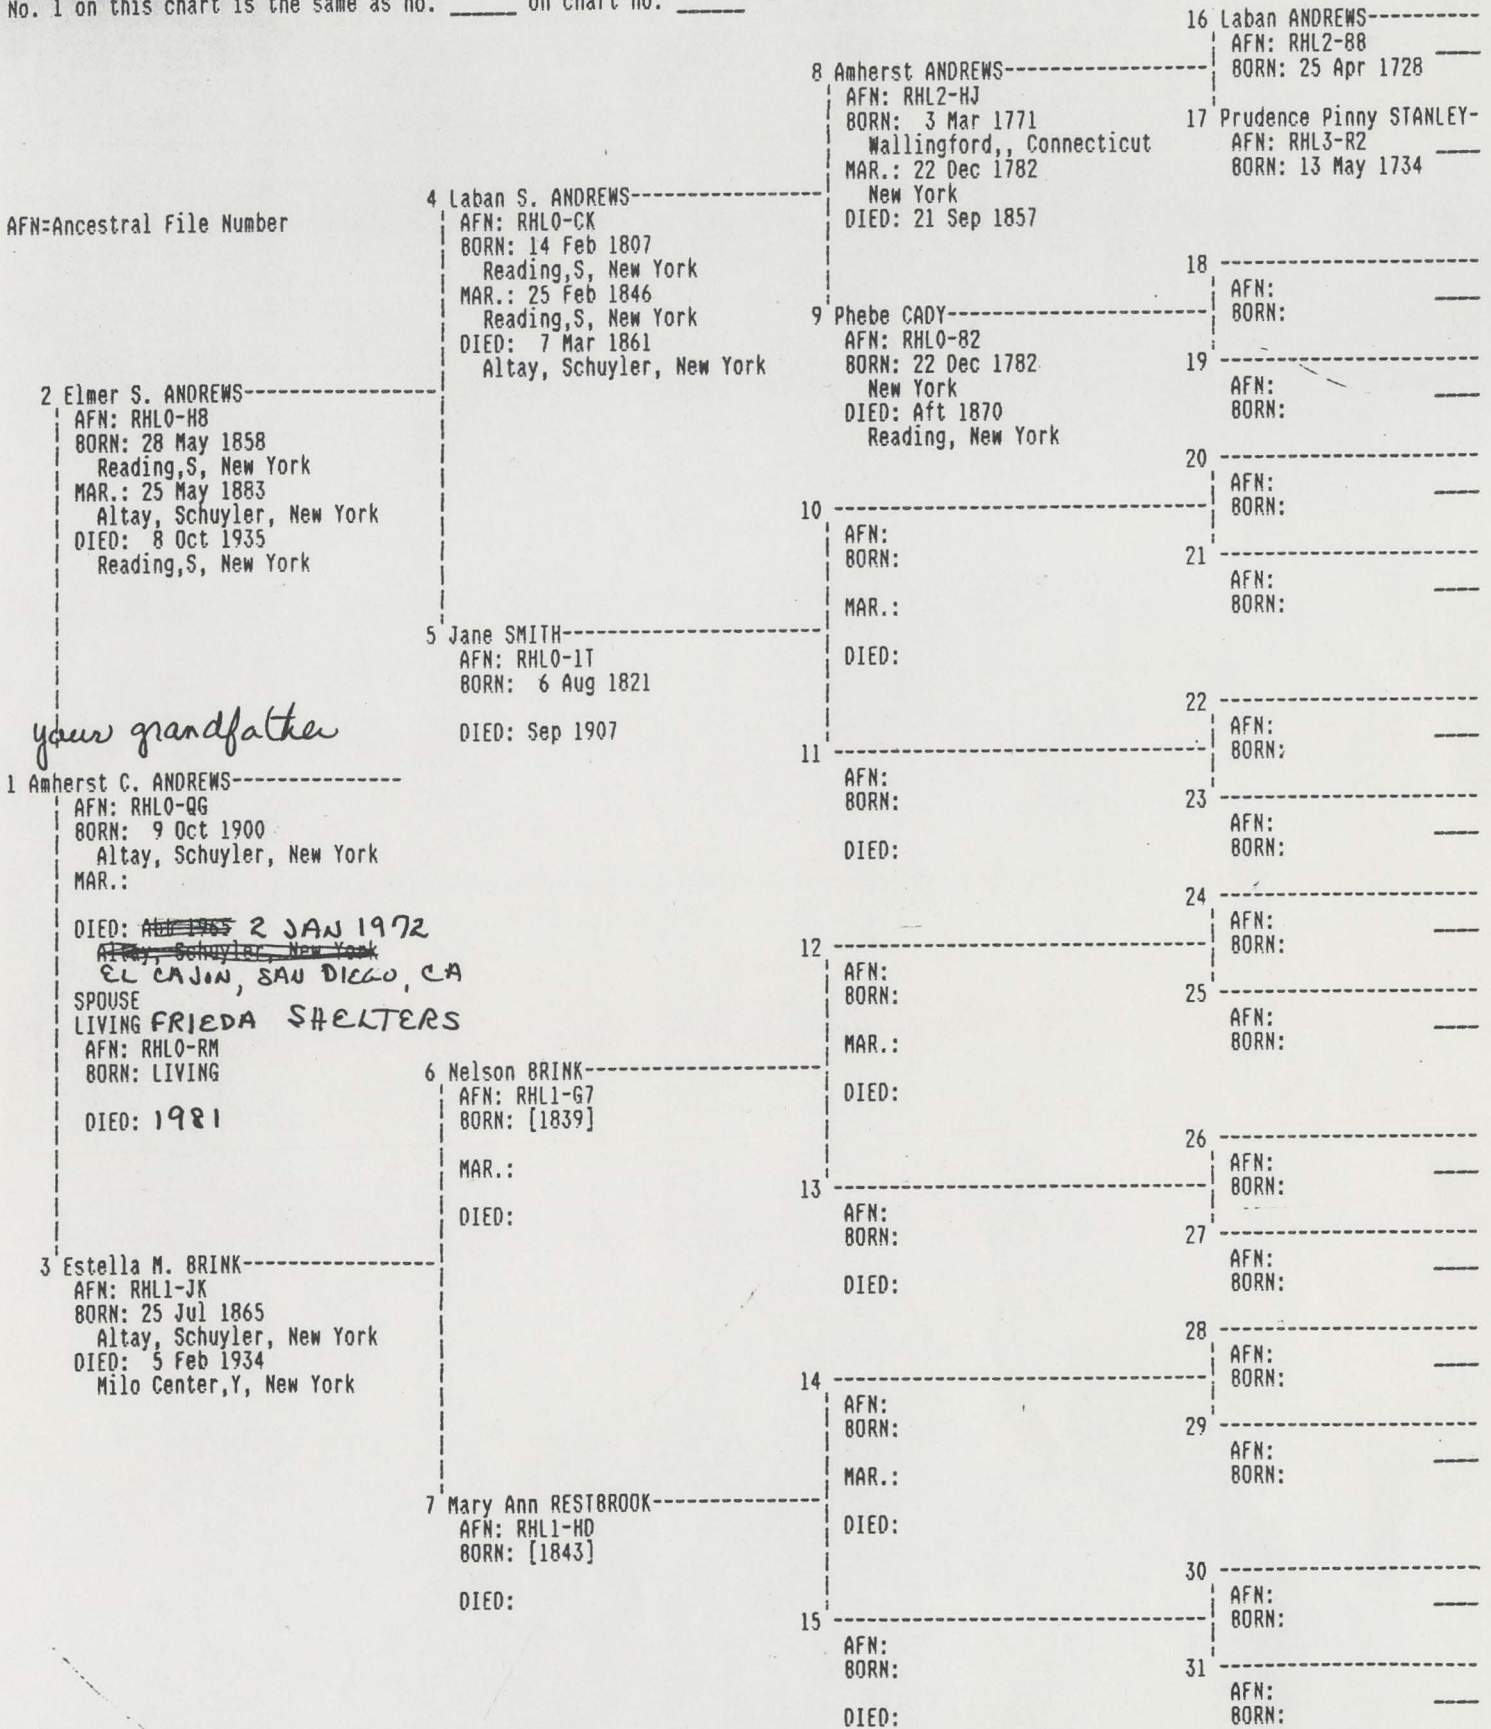

AFN=Ancestral File Number

No. 1 on this chart is the same as no. 14 on chart no. A

AFN=Ancestral File Number

2 Samuel ANDREWS-----
 AFN: RHL1-WG
 BORN: Abt 1697
 Wallingford,, Connecticut
 MAR.: Abt 1721
 Wallingford,, Connecticut
 DIED: 5 Aug 1784
 Wallingford,, Connecticut