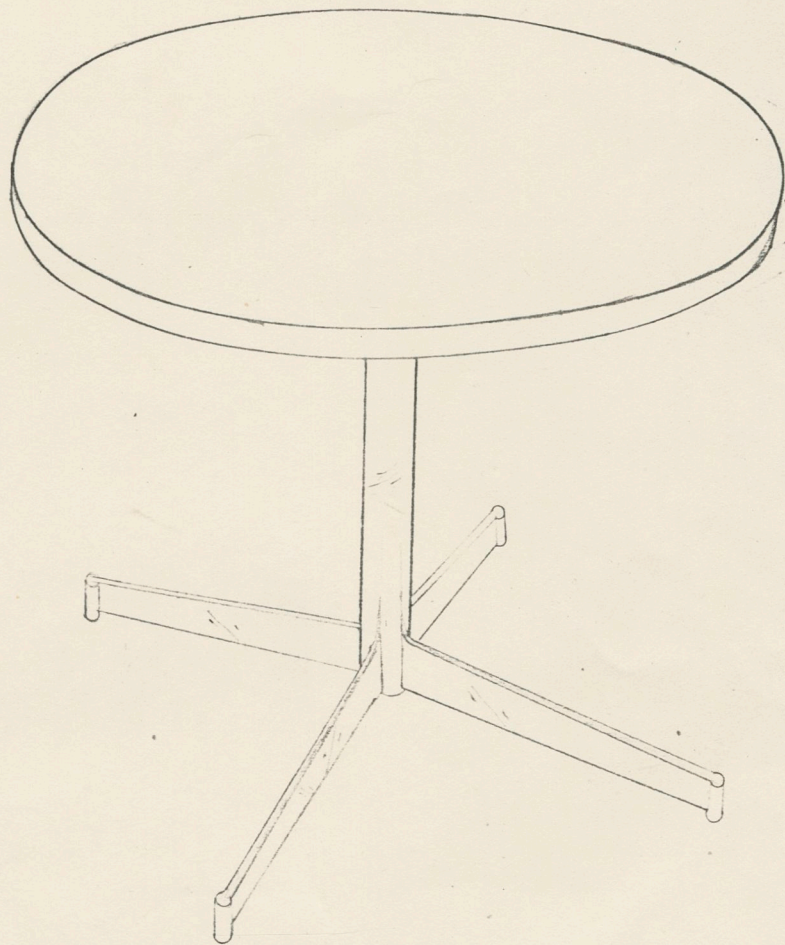

MADDOX

LAMP TABLE  
20" x 18" H-21"

$\frac{3}{16}'' = 1''$

LAMP TABLE  
20" X 18" H-21"

3/16" = 1"

M 5501P00P

23" X 38"

# 601-TABLE

J. H. ROUNTREE CO. INC.  
FURNITURE  
P. O. BOX 188  
MOUNT AIRY, NORTH CAROLINA 27030

CURIO - COCKTAIL -

48" x 20" H-16"

2-DRAWERS.

CURIO-LAMP TABLE  
GLASS TOP.

27" x 20" H-21"

LINED DR. FOR CURIOS.

CURIO LAMP TABLE.  
GLASS TOP.

27" X 20" H-21"

LINED DR. FOR CURIOS.