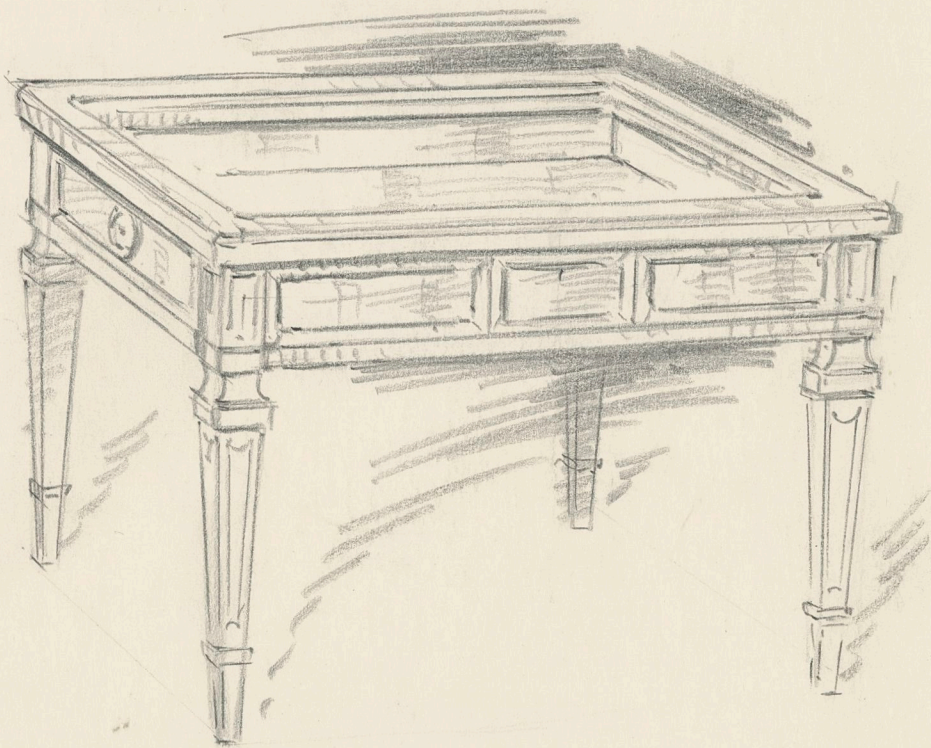

MADDOX

LAMP TABLE  
20" x 18" H-21"

$\frac{3}{16}'' = 1''$

LAMP TABLE  
20" X 18" H-21"

3/16" = 1"

M 5501P00P

23" X 38"

# 601-TABLE

J. H. ROUNTREE CO. INC.  
FURNITURE  
P. O. BOX 188  
MOUNT AIRY, NORTH CAROLINA 27030

CURIO - COCKTAIL -

48" x 20" H-16"

2-DRAWERS.

CURIO-LAMP TABLE  
GLASS TOP.

27" x 20" H-21"

LINED DR. FOR CURIOS.

CURIO LAMP TABLE.  
GLASS TOP.

27" X 20" H-21"

LINED DR. FOR CURIOS.