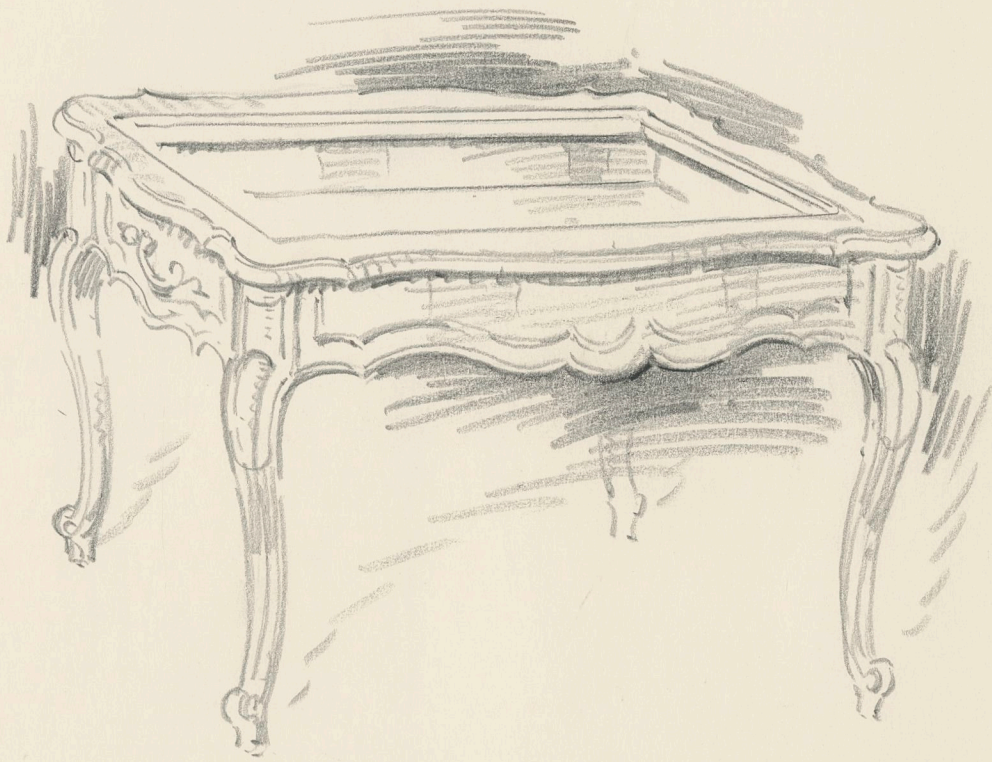

MADDOX

LAMP TABLE  
20" x 18" H-21"

$\frac{3}{16}'' = 1''$

LAMP TABLE  
20" X 18" H-21"

3/16" = 1"

M 5501P00P

23" X 38"

# 601-TABLE

J. H. ROUNTREE CO. INC.  
FURNITURE  
P. O. BOX 188  
MOUNT AIRY, NORTH CAROLINA 27030

CURIO - COCKTAIL -

48" x 20" H-16"

2-DRAWERS.

CURIO-LAMP TABLE  
GLASS TOP.

27" x 20" H-21"

LINED DR. FOR CURIOS.

CURIO LAMP TABLE.  
GLASS TOP.

27" X 20" H-21"

LINED DR. FOR CURIOS.