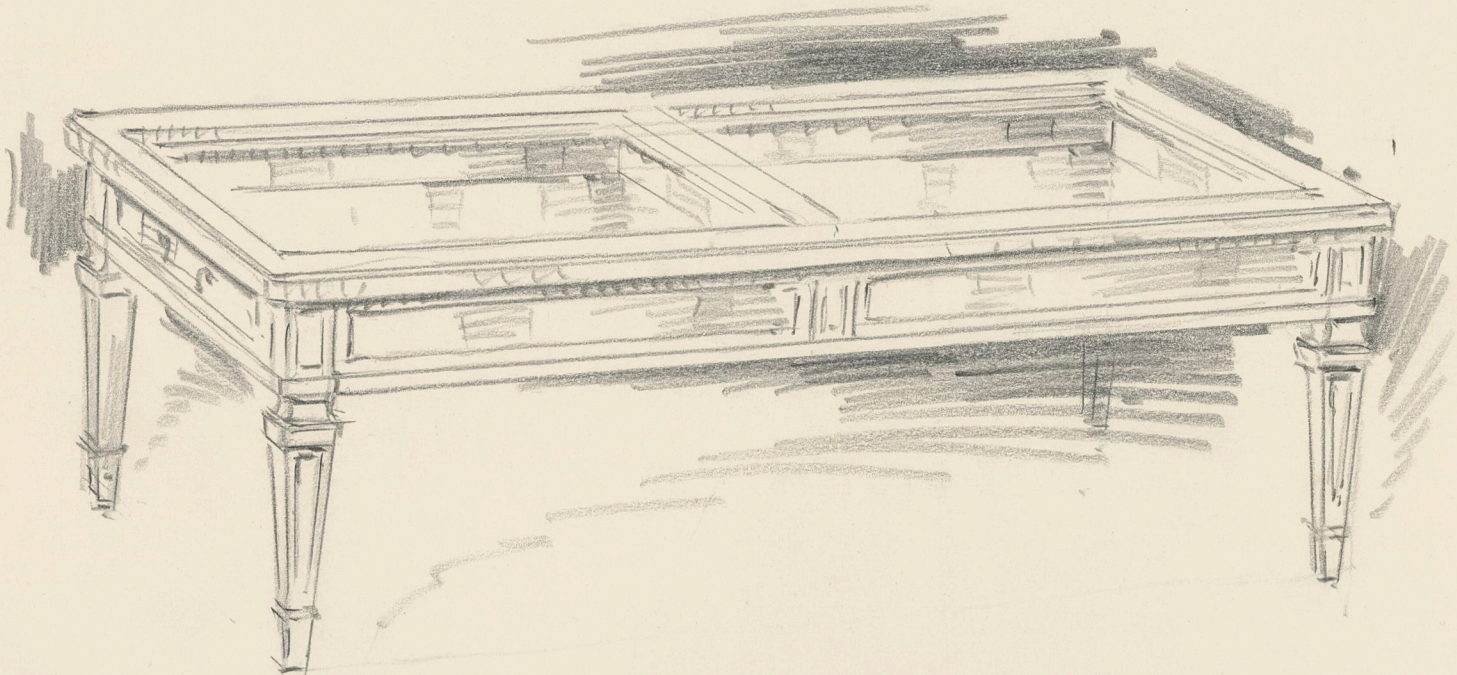

MADDOX

LAMP TABLE  
20" x 18" H-21"

$\frac{3}{16}'' = 1''$

LAMP TABLE  
20" X 18" H-21"

3/16" = 1"

M 5501P00P

23" X 38"

# 601-TABLE

J. H. ROUNTREE CO. INC.  
FURNITURE  
P. O. BOX 188  
MOUNT AIRY, NORTH CAROLINA 27030

CURIO - COCKTAIL -

48" x 20" H-16"

2-DRAWERS.

CURIO-LAMP TABLE  
GLASS TOP.

27" x 20" H-21"

LINED DR. FOR CURIOS.

CURIO LAMP TABLE.  
GLASS TOP.

27" X 20" H-21"

LINED DR. FOR CURIOS.