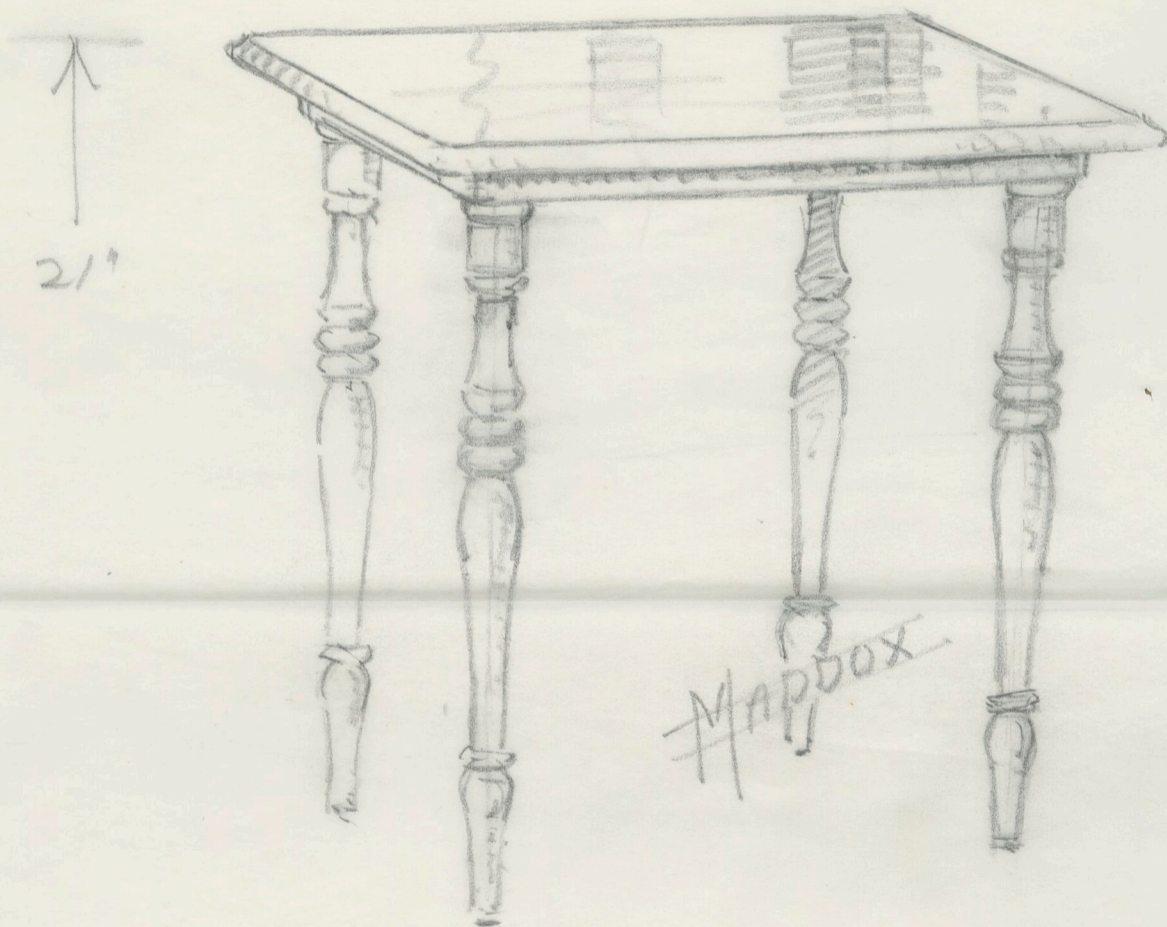

MADDOX

LAMP TABLE  
20" x 18" H-21"

$\frac{3}{16}'' = 1''$

LAMP TABLE  
20" X 18" H-21"

3/16" = 1"

M 5501P00P

23" X 38"

# 601-TABLE

J. H. ROUNTREE CO. INC.  
FURNITURE  
P. O. BOX 188  
MOUNT AIRY, NORTH CAROLINA 27030

CURIO - COCKTAIL -

48" x 20" H-16"

2-DRAWERS.

CURIO-LAMP TABLE  
GLASS TOP.

27" x 20" H-21"

LINED DR. FOR CURIOS.

CURIO LAMP TABLE.  
GLASS TOP.

27" X 20" H-21"

LINED DR. FOR CURIOS.