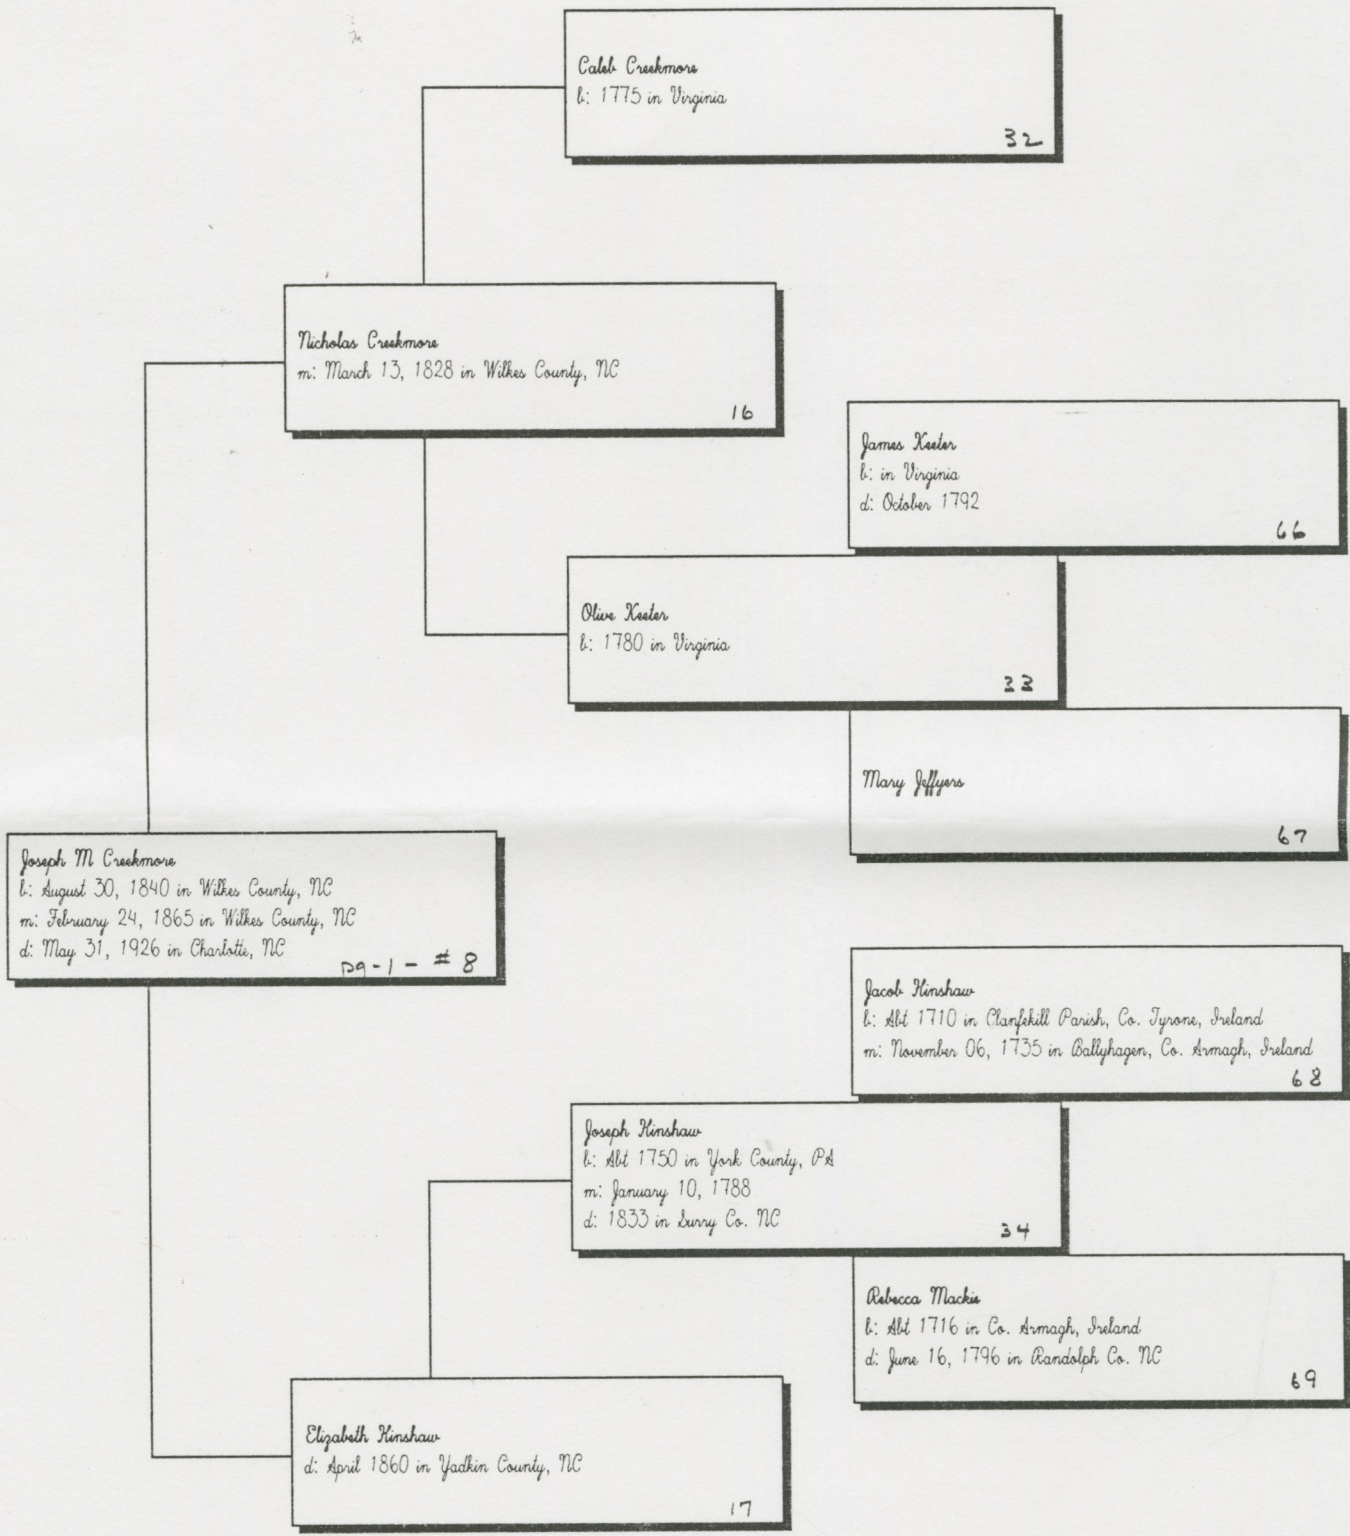

Ancestors of Joseph M Creekmore

19
2