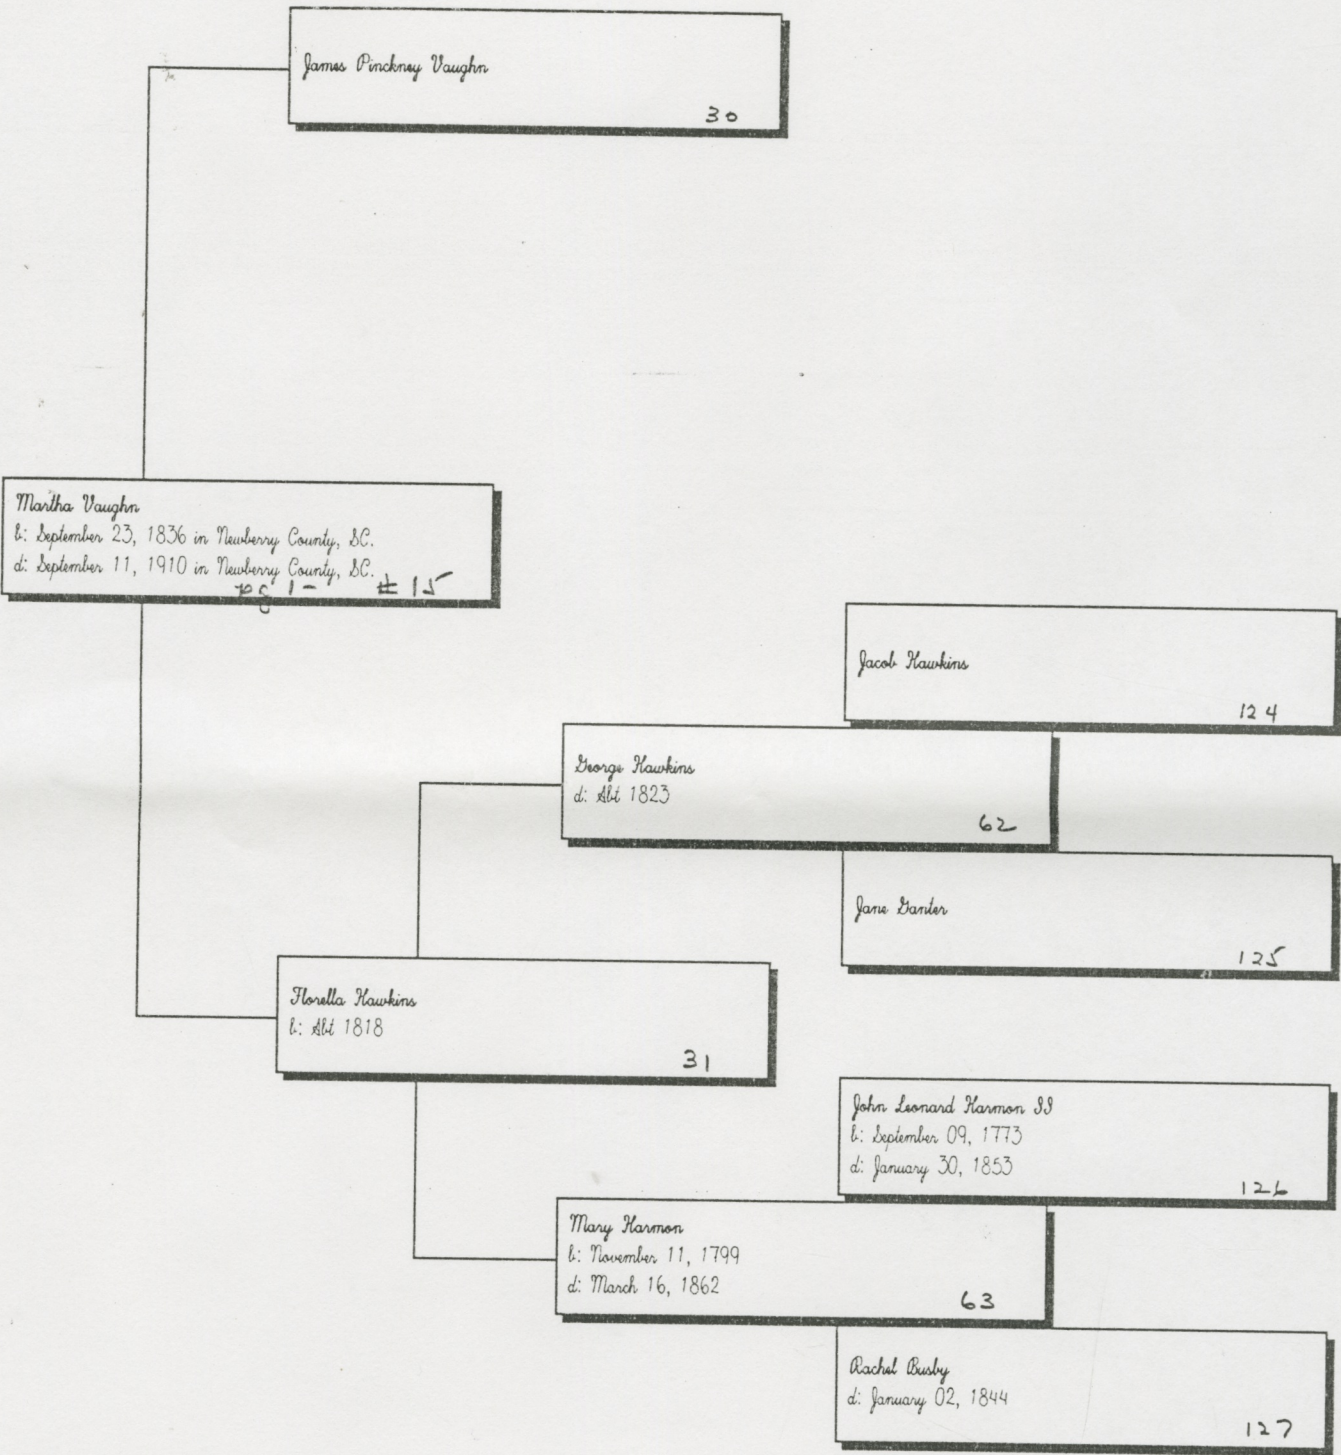

Joseph Pulliam
94

Elizabeth Pulliam
b: Abt 1790
d: December 29, 1855 in Franklin Co. GA
47

Ancestors of Martha Vaughn

Ancestors of John Leonard Harmon II

19
12

Melchior Harmon 504

John Leonard Harmon I
b: 1738
d: 1794 252